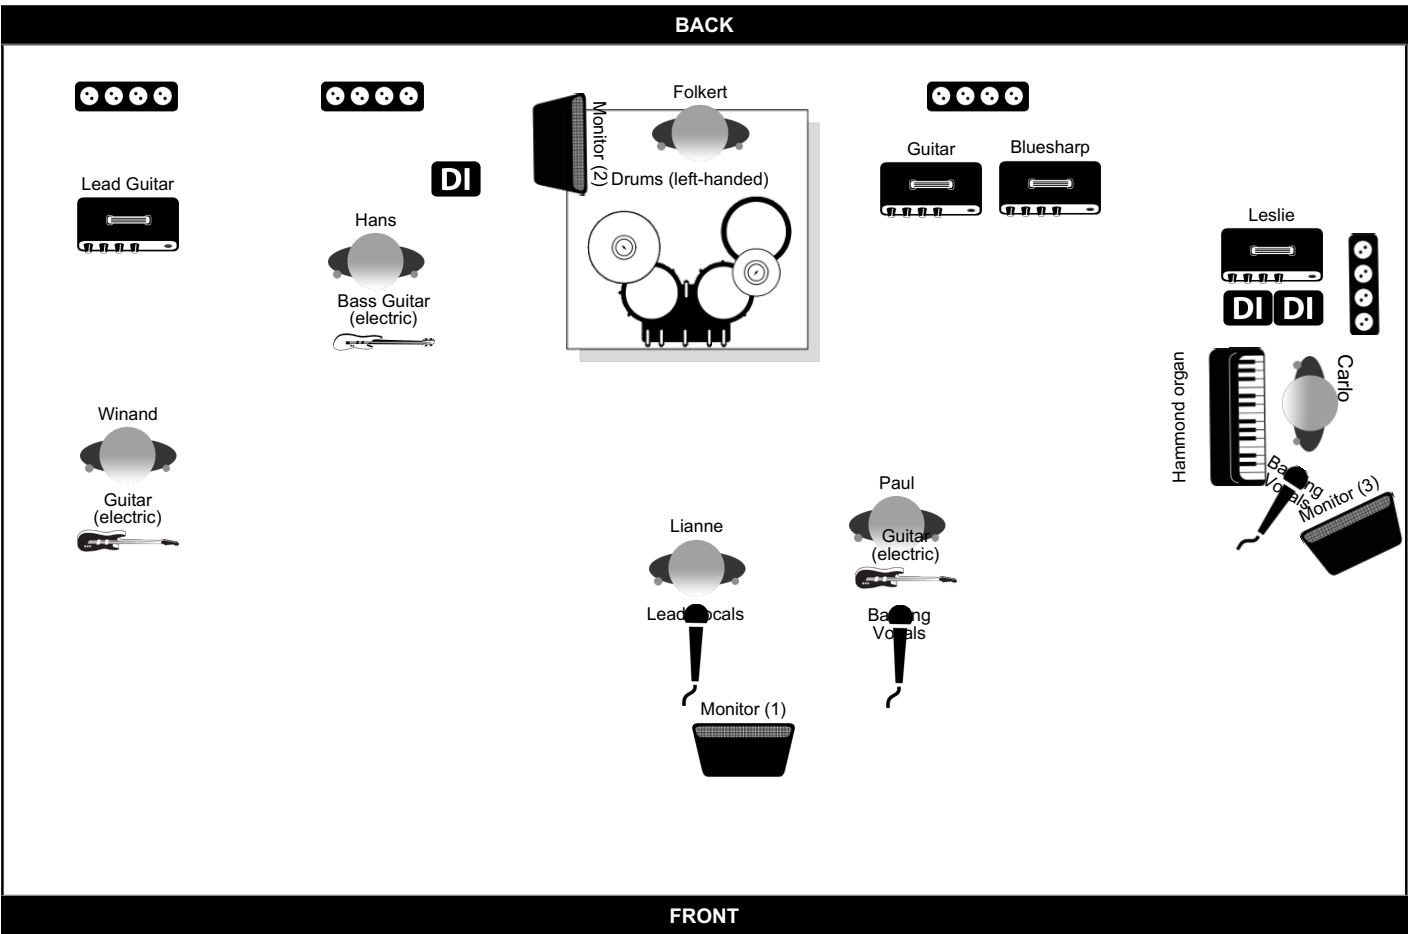

<http://www.bluestreat.nl>

Contact: Paul van Alphen (0630149580 /meelbak@gmail.com)

Extra Info

Drumriser 2 x 2 meter

Banner achter drums 3 x 1,5 meter

Monitor Groups

Group	Soundmix
Group1	Lead Vocals, Backing Vocals
Group2	Kick, Lead Vocals
Group3	Backing Vocals, Lead Vocals
Group4	

Blues Treat (2024.2)

Contact: Paul van Alphen (0630149580 /meelbak@gmail.com)

Line Up

Name	Instrument
Folkert	Drums (left-handed)
Winand	Guitar (electric),Lead Guitar
Paul	Guitar (electric),Bluesharp,Guitar,Backing Vocals
Carlo	Hammond organ,Leslie,Backing Vocals
Lianne	Lead Vocals
Hans	Bass Guitar (electric)

Blues Treat (2024.2)

Contact: Paul van Alphen (0630149580 /meelbak@gmail.com)

Channel list

Channel	Band Member	Instrument	Mic / DI	Insert
1	Folkert	Kick	Shure Beta 52A	Compressor
2	Folkert	Snare	Sennheisser E604	Compressor
3	Folkert	HiHat	AKG 451	
4	Folkert	Tom	Sennheisser E604	Compressor
5	Folkert	Floor Tom	Sennheisser E604	Compressor
6	Folkert	Overhead LEFT	AKG CK91	
7	Folkert	Overhead RIGHT	AKG CK91	
8	Hans	Bass Guitar (electric) (Hans)		
9	Winand	Lead Guitar	Sennheiser E609	Compressor
10	Paul	Bluesharp	Sennheiser E609	Compressor
11	Paul	Guitar	Sennheiser E609	Compressor
12	Carlo	Hammond-Leslie- LEFT	Shure SM57	
13	Carlo	Hammond-Leslie- RIGHT	Shure SM57	
14	Lianne	Lead Vocals	Shure Beta58	Compressor
15	Paul	Backing Vocals	Shure Beta58	Compressor
16	Carlo	Backing Vocals	Shure Beta58	Compressor