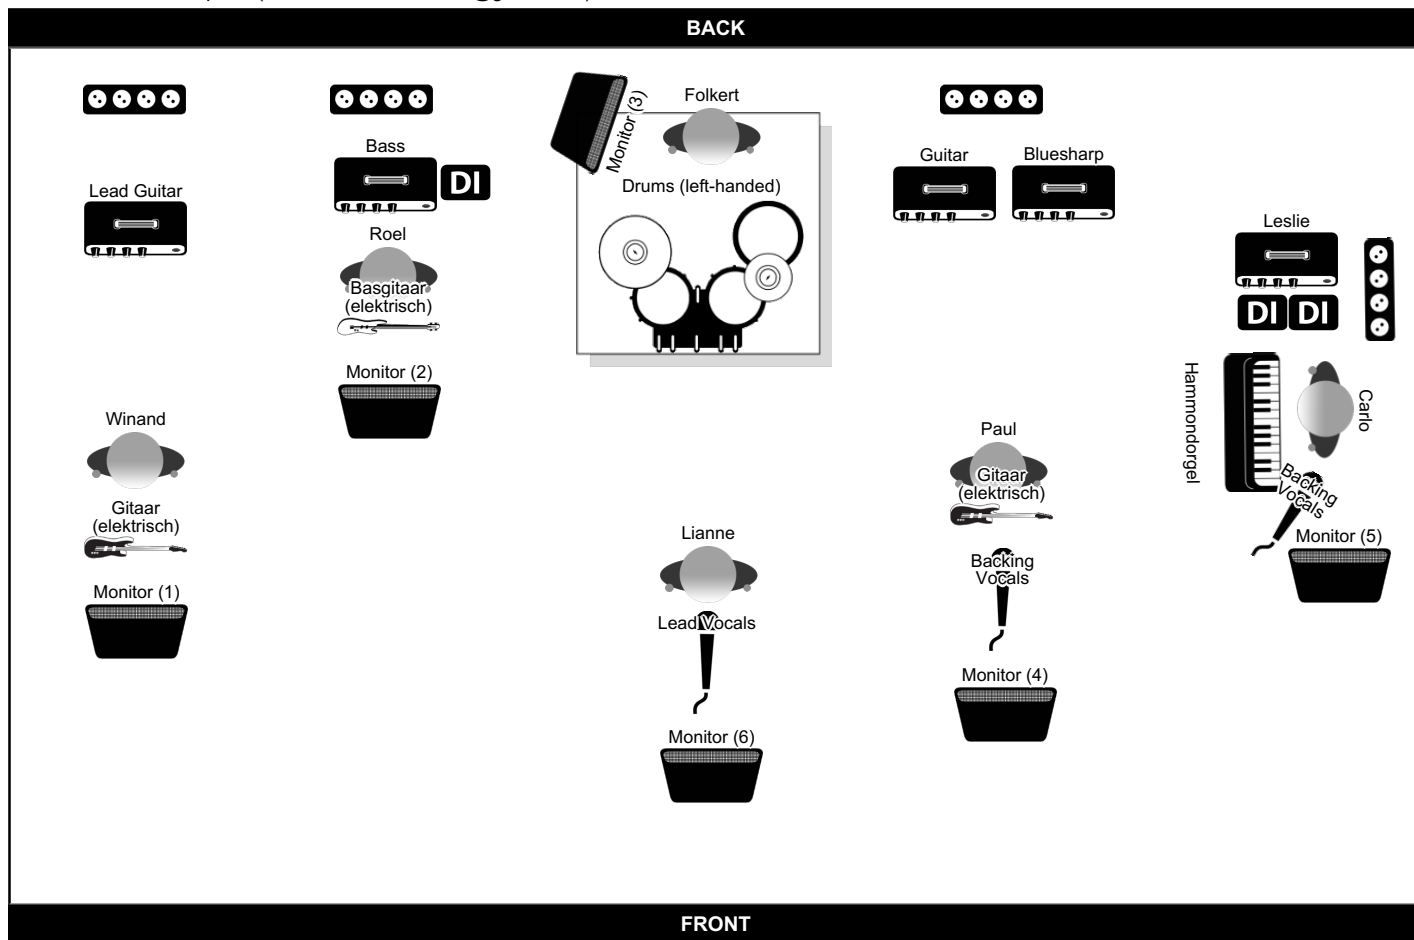

### Extra Info

Drumriser 2 x 2 meter

Banner achter drums 3 x 1,5 meter

### Line Up

Naam	Instrument
Folkert	Drums (left-handed)
Roel	Bass, Basgitaar (elektrisch)
Winand	Gitaar (elektrisch), Lead Guitar
Paul	Gitaar (elektrisch), Bluesharp, Guitar, Backing Vocals
Carlo	Hammondorgel, Leslie, Backing Vocals
Lianne	Lead Vocals