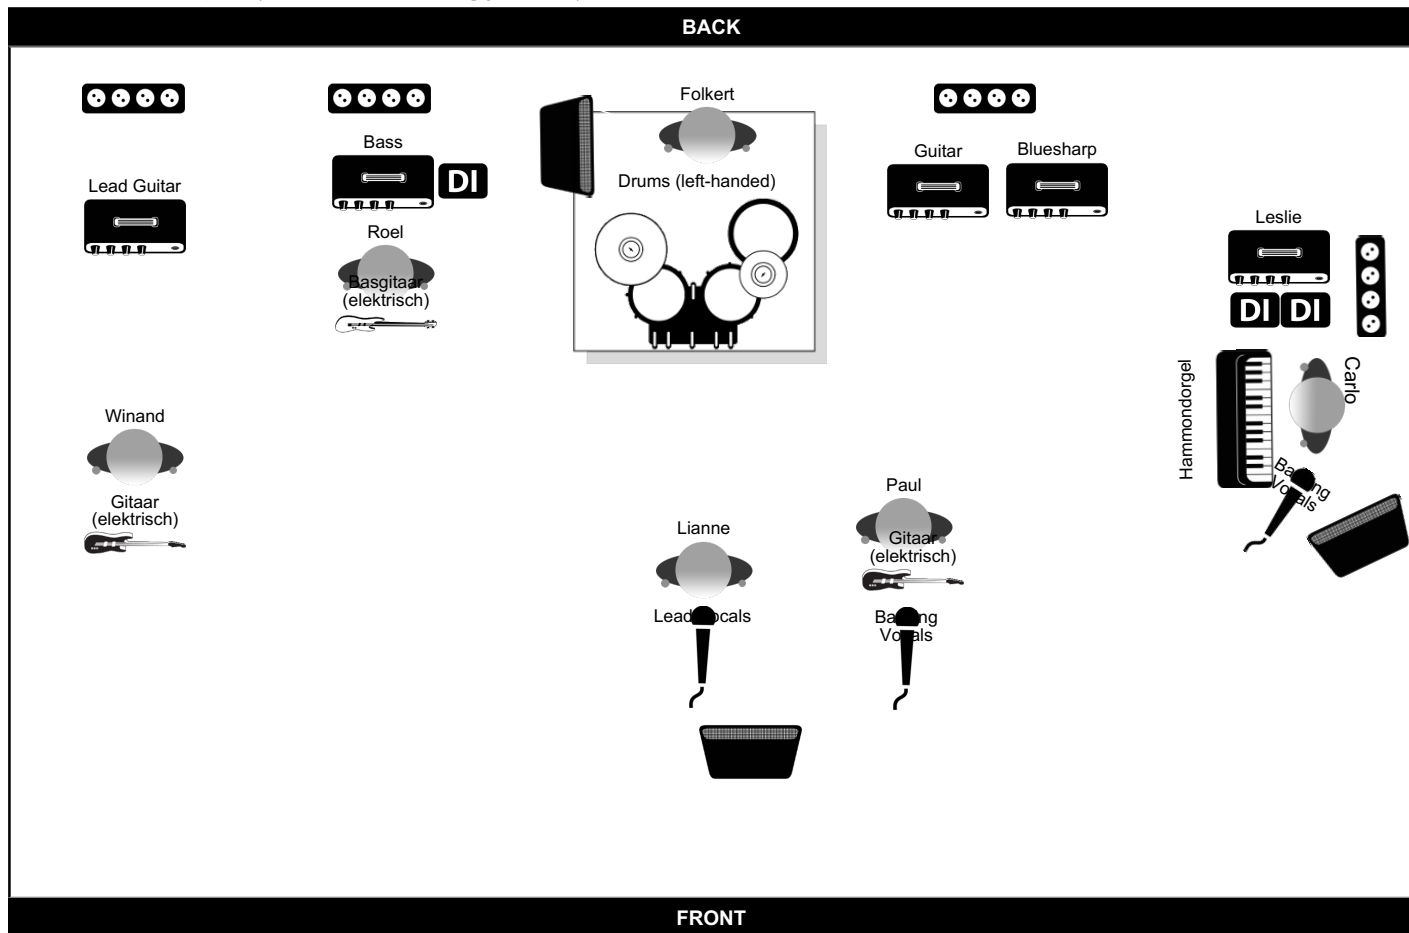

### Extra Info

Drumriser 2 x 2 meter

Banner achter drums 3 x 1,5 meter

### Monitor Groepen

| Groep  | Geluidsmix                  |
|--------|-----------------------------|
| Groep1 | Lead Vocals, Backing Vocals |
| Groep2 | Kick, Lead Vocals           |
| Groep3 | Backing Vocals, Lead Vocals |
| Groep4 |                             |